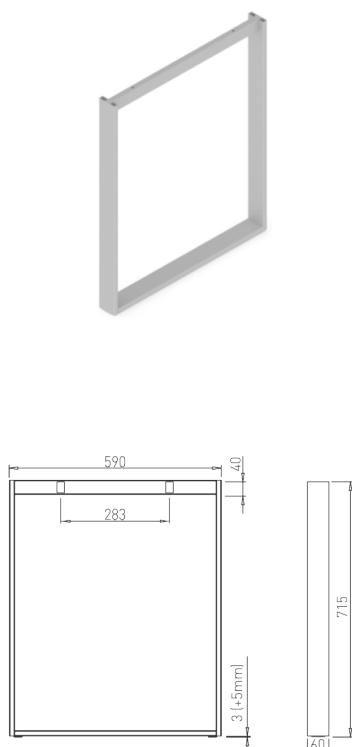

Канцелариска ногарка за работно биро HQ600 - Voga

Шифра	Модел	Н	Димензија на работно биро	Нивелација	Боја
801490	HQ600	715mm	600 x 1000mm	5mm	сива (RAL 9006)
801491			600 x 1200mm		
801492			600 x 1400mm		
801493			600 x 1600mm		
801494			600 x 1800mm		
801495			600 x 2000mm		
801502			600 x 1000mm		антрацит (RAL 7016)
801503			600 x 1200mm		
801504			600 x 1400mm		
801505			600 x 1600mm		
801506			600x1800mm		
801507			600 x 2000mm		
801514			600 x 1000mm		бела (RAL 9016)
801515			600 x 1200mm		
801516			600 x 1400mm		
801517			600 x 1600mm		
801518			600 x 1800mm		
801519			600 x 2000mm		
801526			600 x 1000mm		црна (RAL 9005)
801527			600 x 1200mm		
801528			600 x 1400mm		
801529			600 x 1600mm		
801530			600 x 1800mm		
801531			600 x 2000mm		

- Сетот се состои од две ногарки HQ600, две поврзувачки греди со соодветна димензија, шrafoви за монтажа на плотна со дебелина 18mm и шrafoви за монтажа на плотна со дебелина од 36mm.
- Ногарките HQ се изработени од правоаголни метални профили.
- Се поврзуваат со попречни конектори со различна димензија и формираат стабилна и независна конструкција која овозможува употреба на плочи со потенка дебелина од min. 12mm и нуди доволно подршка да не дојде до виткање на плочата.
- Тие нудат модерно, стабилно и елегантно решение за изработка на маса.